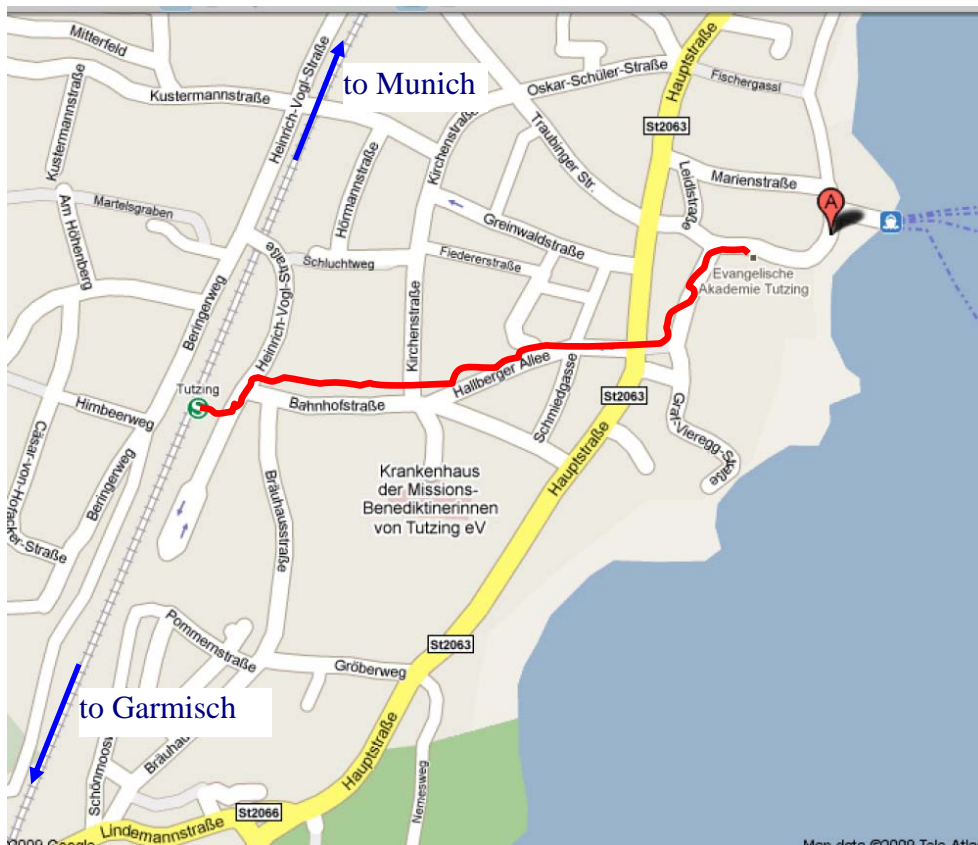

Travel directions for the SFB-meeting October 14-16 in Tutzing

Street address:

Evangelische Akademie Tutzing, Schloßstraße 2+4 82327 Tutzing

From Munich airport to Tutzing train station:

Alternative 1: Line S1(direction München Ost) to München Laim, then change to S6 (direction Tutzing).

Alternative 2: Line S8(direction Geltendorf) to München Pasing. In Pasing change either to S6 (direction Tutzing) or Deutsche Bahn RB (direction Garmisch/Mittenwald/Innsbruck). In any case get off the train in Tutzing train station.

From Munich central station to Tutzing train station:

Alternative 1: Line S6 (direction Tutzing).

Alternative 2: Deutsche Bahn RB (direction Garmisch/Mittenwald/Innsbruck).

Important: If you arrive by train via Mannheim/Augsburg you should directly change at **Munich Pasing** (taking S6 or the RB of Deutsche Bahn, see alternatives 1&2).

From Tutzing train station:

It's just a 10 minutes walk, see map below.

For unexpected arrival after 23:00 in the night:

call: 01773367839 (Gregor Zöttl)

Have a nice trip!